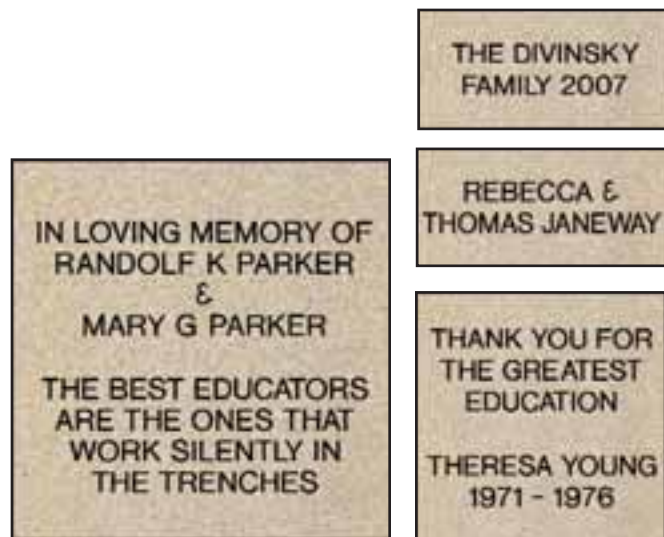

Bloechl Center Commemorative Tiles

Alumnae, Parents, Friends, this is your opportunity to engrave your name or your message in the Bloechl Recreation Center.

By purchasing a tile, you not only ensure that your name, or the name of a loved one, remains on campus forever, but that future generations of students will have the opportunity for a Mount Mary education.

Engraved Ceramic Tiles come in three sizes:

- 4"x8" $125 *Up to 2 lines of 14 characters available for engraving*
- 8"x8" $250 *Up to 6 lines of 14 characters available for engraving*
- 12"x12" $375 *Up to 9 lines of 21 characters available for engraving*

For more information on ordering a commemorative tile please contact the Development Office at (414) 256-1209.

Bloechl Center Tile Order Form

Tile order placed by:

Name _____

Address _____

City _____ State ____ Zip _____

Phone _____ Email _____

Tiles ordered as a gift or honor /memorial for:

If purchased in honor or in memory of an individual, please supply name and address for acknowledgement letter:

Name _____

Address _____

City _____ State ____ Zip _____

☐ This is a surprise gift – do not send acknowledgement letter.

Commemorative Tile Options

1. 1 Please check the tile size you would like to order below.
2. 2 **Attach a separate sheet** with the message you would like engraved, using as many lines and characters as your tile size allows.

- ☐ 4" x 8" — $125.00; imprint up to 2 lines of 14 characters
- ☐ 8" x 8" — $250.00; imprint up to 6 lines of 14 characters
- ☐ 12" x 12" — $375.00; imprint up to 9 lines of 21 characters

Payment Options

- ☐ Enclosed is a check payable to Mount Mary College
- ☐ Please charge my: ☐ MasterCard ☐ Visa Card Number:

|_|_|_|_| - |_|_|_|_|_| - |_|_|_|_|_| - |_|_|_|_|_|

Credit Card Expiration Date: ____/____

If paying by credit card, **CALL 414-256-1209** or **FAX to 414-256-0173**, or **MAIL** the completed form, desired message, and payment to:

Mount Mary College Development Office
2900 North Menomonee River Parkway
Milwaukee, WI 53222-4597